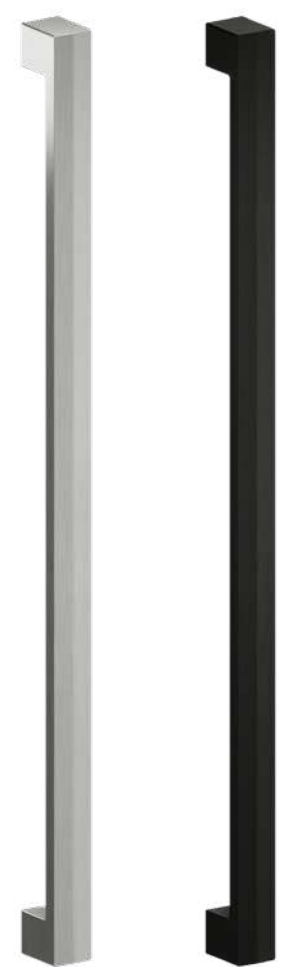

PVD Black is a striking new finish option

Lineal

Subtle, architectural lines create planes to reflect light in every direction

Tactile surface

Straight edges transition to gently rounded backs, curving into your hand and creating a soft touching point

Entrance

Mini Lever (Square)

Mini Lever (Round)

Entrance Pull Handle

Euro Cylinder Escutcheon (Square)
Oval Cylinder Escutcheons also available

Euro Cylinder Escutcheon (Round)
Oval Cylinder Escutcheons also available

Thumb Turn (Square)

Thumb Turn (Round)

Long Plate Lever

Long Plate Lever (Euro Cylinder)

Create a grand entrance to your home with Verta's Entrance Pull Handle. Make a bold statement with your front door and showcase stylish accents throughout your home.